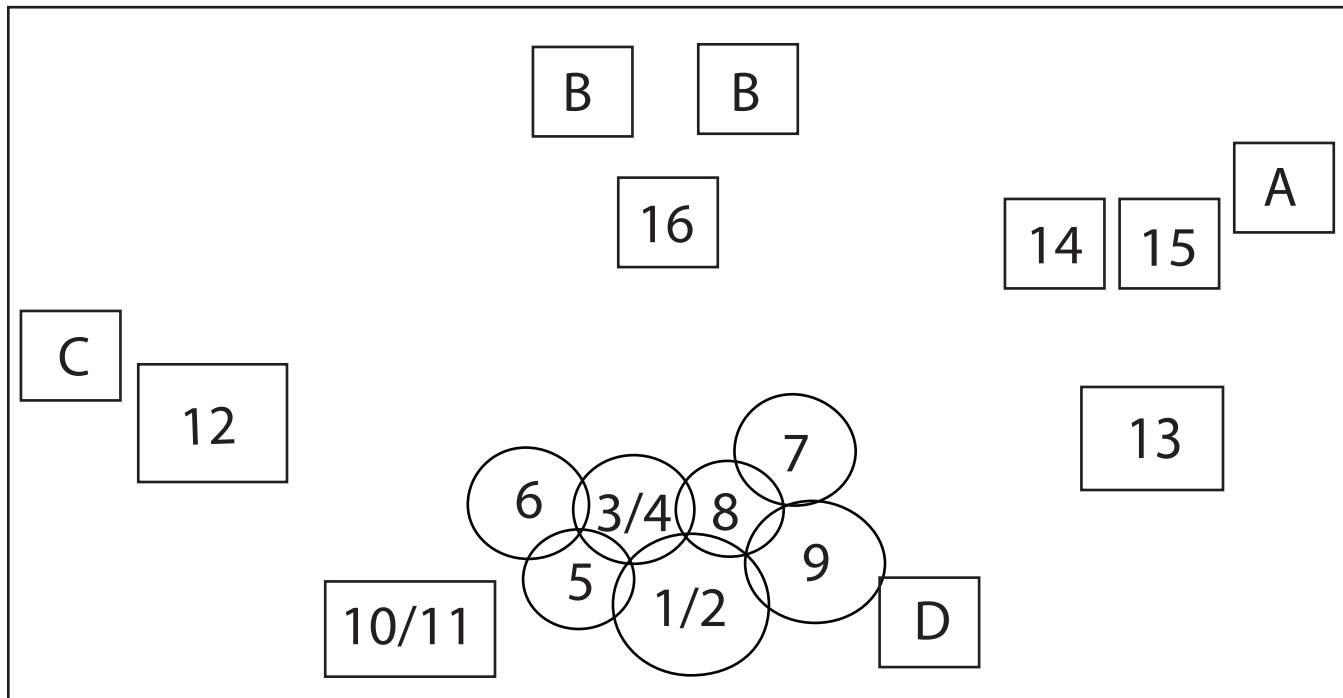

BLVD Stage Plot

- | | |
|-------------------------|------------------------|
| 1. Kick (In) | 12. Guitar Amp |
| 2. Kick (Out) | 13. Bass Amp |
| 3. Snare (Top) | 14. Di 1-Korg Synth |
| 4. Snare (Bottom) | 15. Di 2-Virus Synth |
| 5. Hi Hat | 16. VoX |
| 6. Overhead L | A. Monitor 1 (Drum) |
| 7. Overhead R | B. Monitor 2 (Mono OK) |
| 8. Rack Tom 1 | C. Monitor 3 |
| 9. Rack Tom 2 | D. Monitor 4 (Drum) |
| 10. Laptop L- (need DI) | |
| 11. Laptop R- (need DI) | |